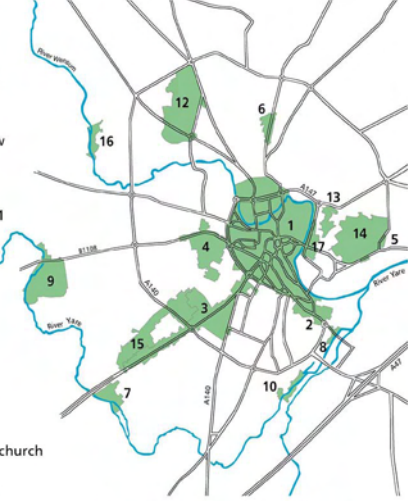

Conservation Areas in Norwich

1. 1 City Centre
2. 2 Bracondale
3. 3 Newmarket Road
4. 4 Heigham Grove
5. 5 Thorpe St Andrew
6. 6 Sewell
7. 7 Eaton
8. 8 Trowse Millgate
9. 9 Earham
10. 10 Old Lakenham
11. 11 Bowthorpe
12. 12 Mile Cross
13. 13 Thorpe Hamlet
14. 14 Thorpe Ridge
15. 15 Unthank & Christchurch
16. 16 Hellesdon Village
17. 17 St Matthews

NORWICH
City Council

3 Newmarket Road Conservation Area

Reproduced from the Ordnance Survey map with the permission of the Controller of Her Majesty's Stationery Office (C) Crown Copyright 2005
Unauthorised reproduction infringes Crown Copyright and may lead to prosecution or Civil Proceedings. OS License No. 100019747. 2007