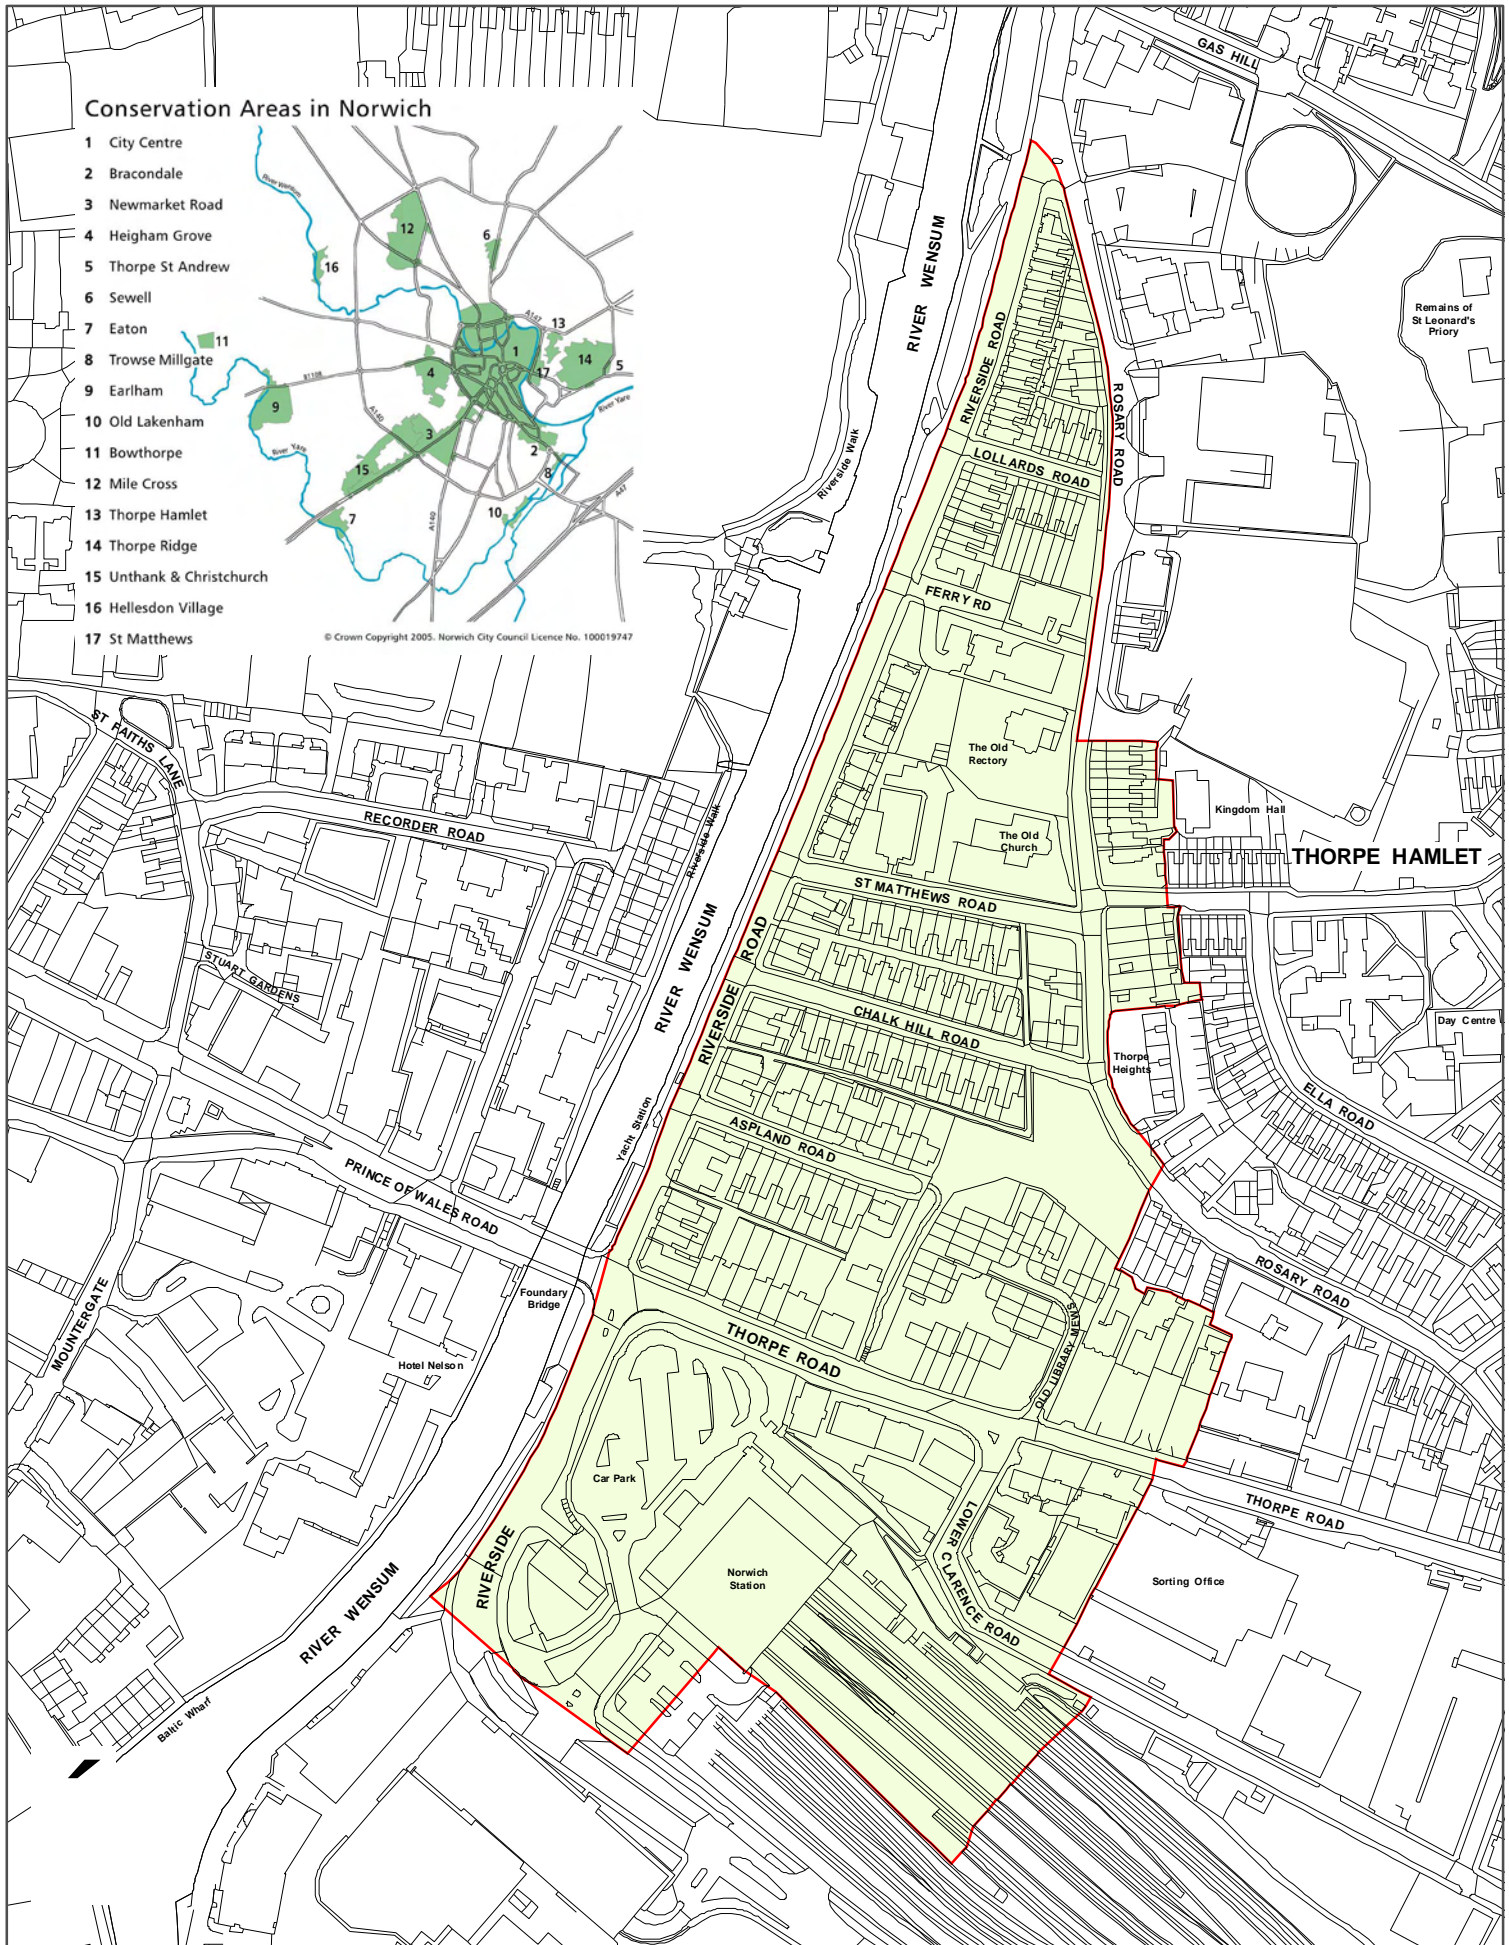

Conservation Areas in Norwich

- 1 City Centre
- 2 Bracondale
- 3 Newmarket Road
- 4 Heigham Grove
- 5 Thorpe St Andrew
- 6 Sewell
- 7 Eaton
- 8 Trowse Millgate
- 9 Earlham
- 10 Old Lakenham
- 11 Bowthorpe
- 12 Mile Cross
- 13 Thorpe Hamlet
- 14 Thorpe Ridge
- 15 Unthank & Christchurch
- 16 Hellesdon Village
- 17 St Matthews

17 St Matthews Conservation Area

Reproduced from the Ordnance Survey map with the permission of the Controller of Her Majesty's Stationery Office (C) Crown Copyright 2005
 Unauthorised reproduction infringes Crown Copyright and may lead to prosecution or Civil Proceedings. OS License No. 100019747. 2007