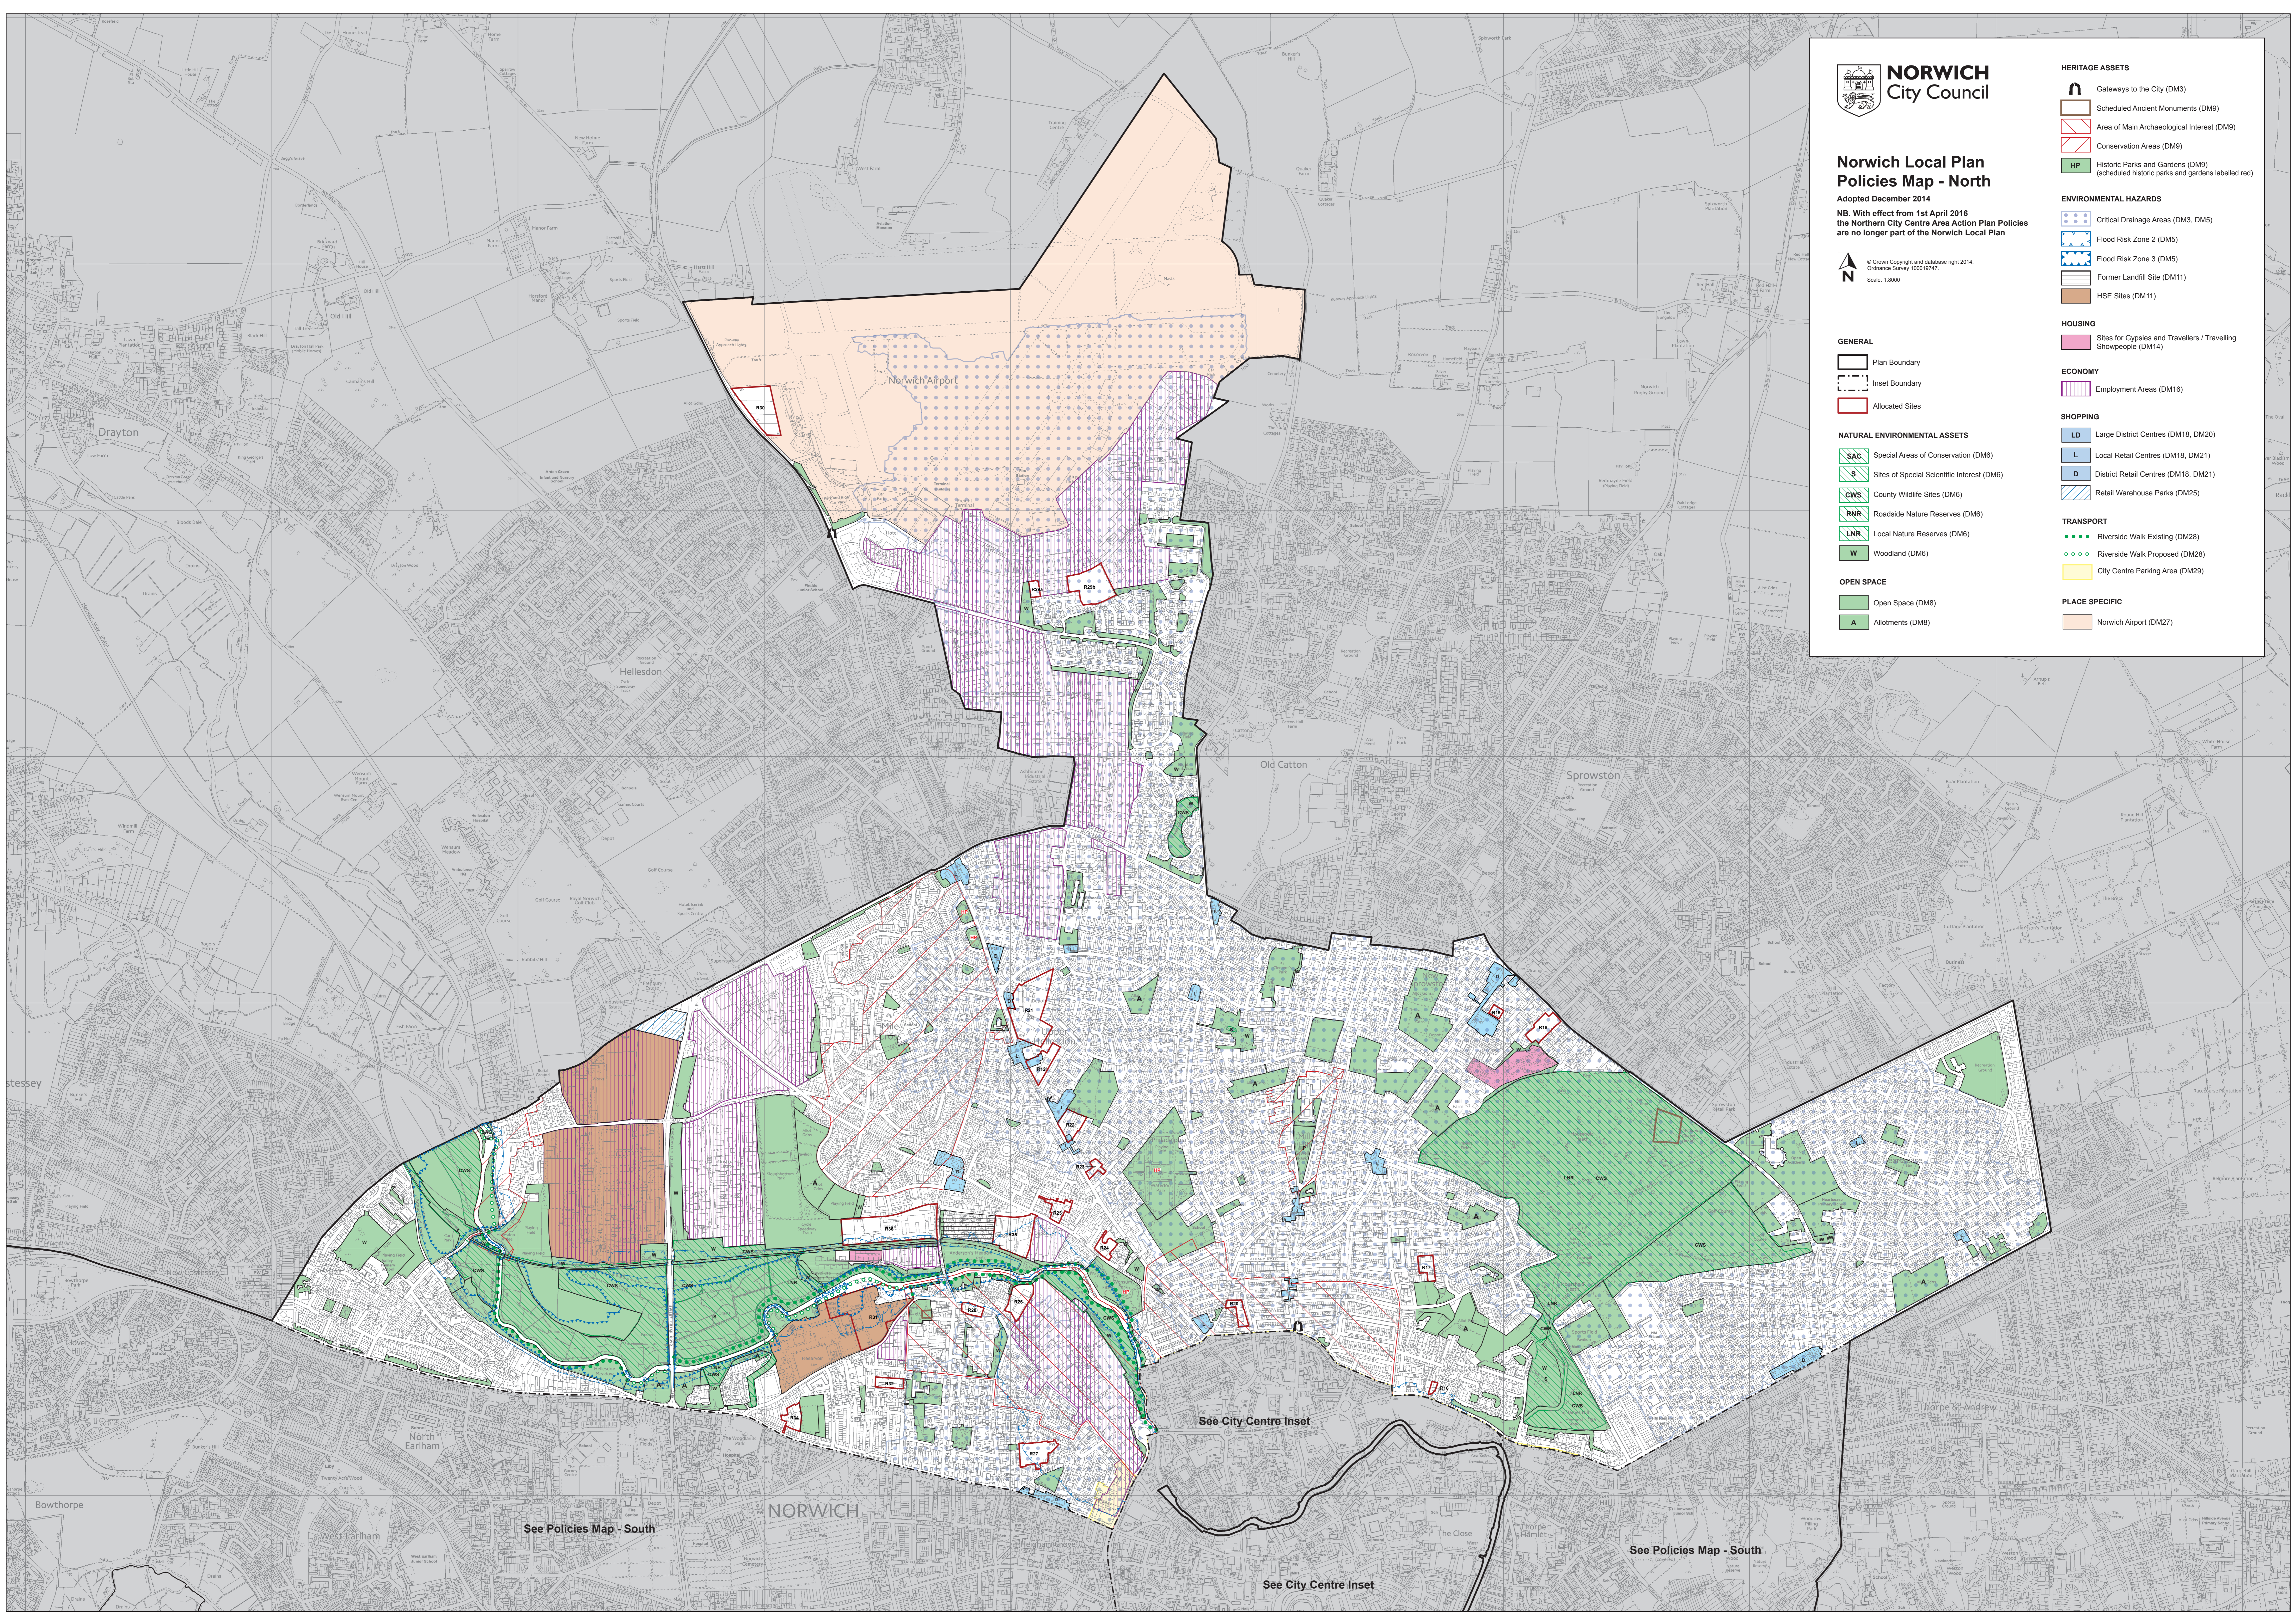

**Norwich Local Plan
Policies Map - North**

Adopted December 2014

GENERAL

- Plan Boundary
- Inset Boundary
- Allocated Sites

NATURAL ENVIRONMENTAL ASSETS

- SAC Special Areas of Conservation (DM6)
- Sites of Special Scientific Interest (DM6)
- CWS County Wildlife Sites (DM6)
- RNR Roadside Nature Reserves (DM6)
- LNR Local Nature Reserves (DM6)
- W Woodland (DM6)

OPEN SPACE

- Open Space (DM8)
- Allotments (DM8)

HERITAGE ASSETS

- Gateways to the City (DM3)
- Scheduled Ancient Monuments (DM9)
- Area of Main Archaeological Interest (DM9)
- Conservation Areas (DM9)
- HP Historic Parks and Gardens (DM9) (scheduled historic parks and gardens labelled red)

ENVIRONMENTAL HAZARDS

- Critical Drainage Areas (DM3, DM5)
- Flood Risk Zone 2 (DM5)
- Flood Risk Zone 3 (DM5)
- Former Landfill Site (DM11)
- HSE Sites (DM11)

HOUSING

- Sites for Gypsies and Travellers / Travelling Showpeople (DM14)

ECONOMY

- Employment Areas (DM16)

SHOPPING

- LD Large District Centres (DM18, DM20)
- L Local Retail Centres (DM18, DM21)
- D District Retail Centres (DM18, DM21)
- Retail Warehouse Parks (DM25)

TRANSPORT

- Riverside Walk Existing (DM28)
- Riverside Walk Proposed (DM28)
- City Centre Parking Area (DM29)

PLACE SPECIFIC

- Norwich Airport (DM27)

See Policies Map - South

See City Centre Inset

See Policies Map - South

See City Centre Inset