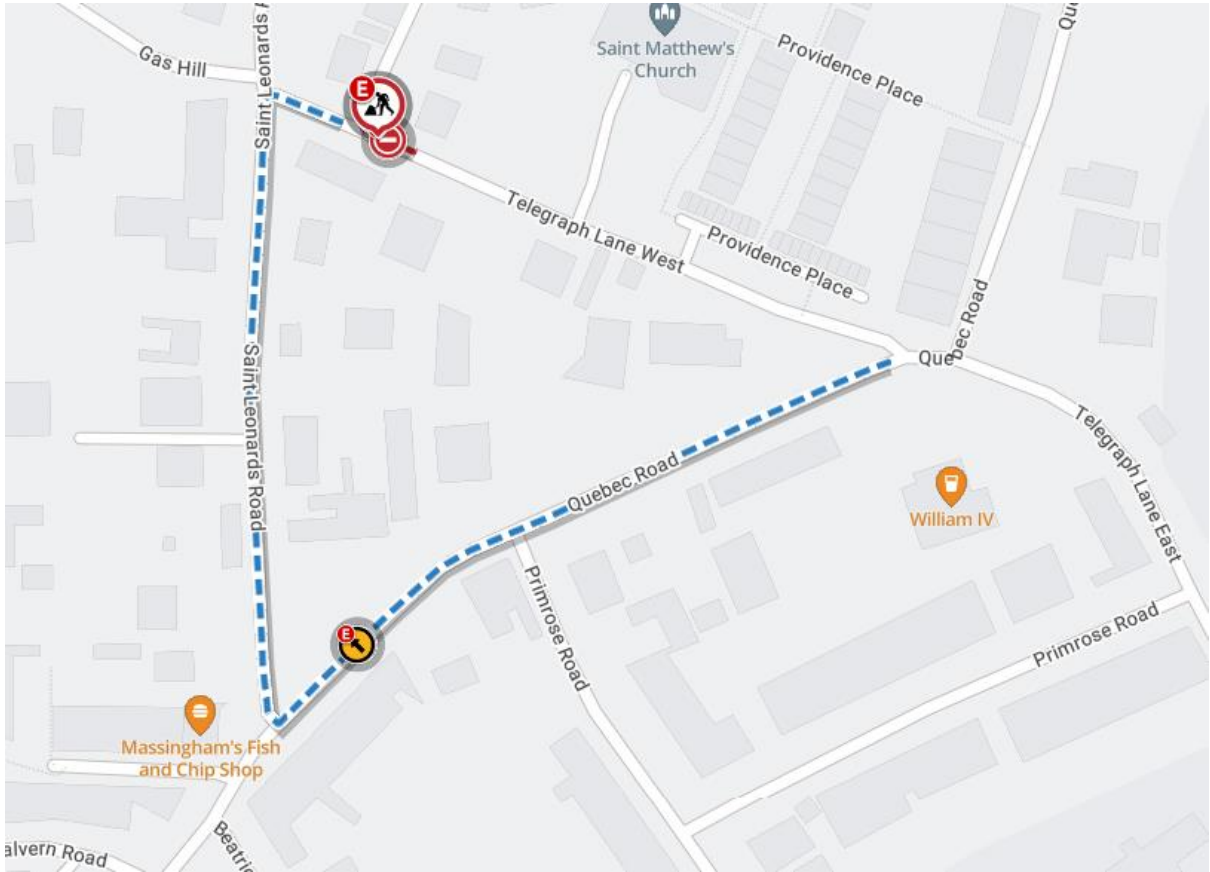

Imagery © 2024 MapTiler | Imagery © 2024 Hexagon | © MapTiler © OpenStreetMap contributors